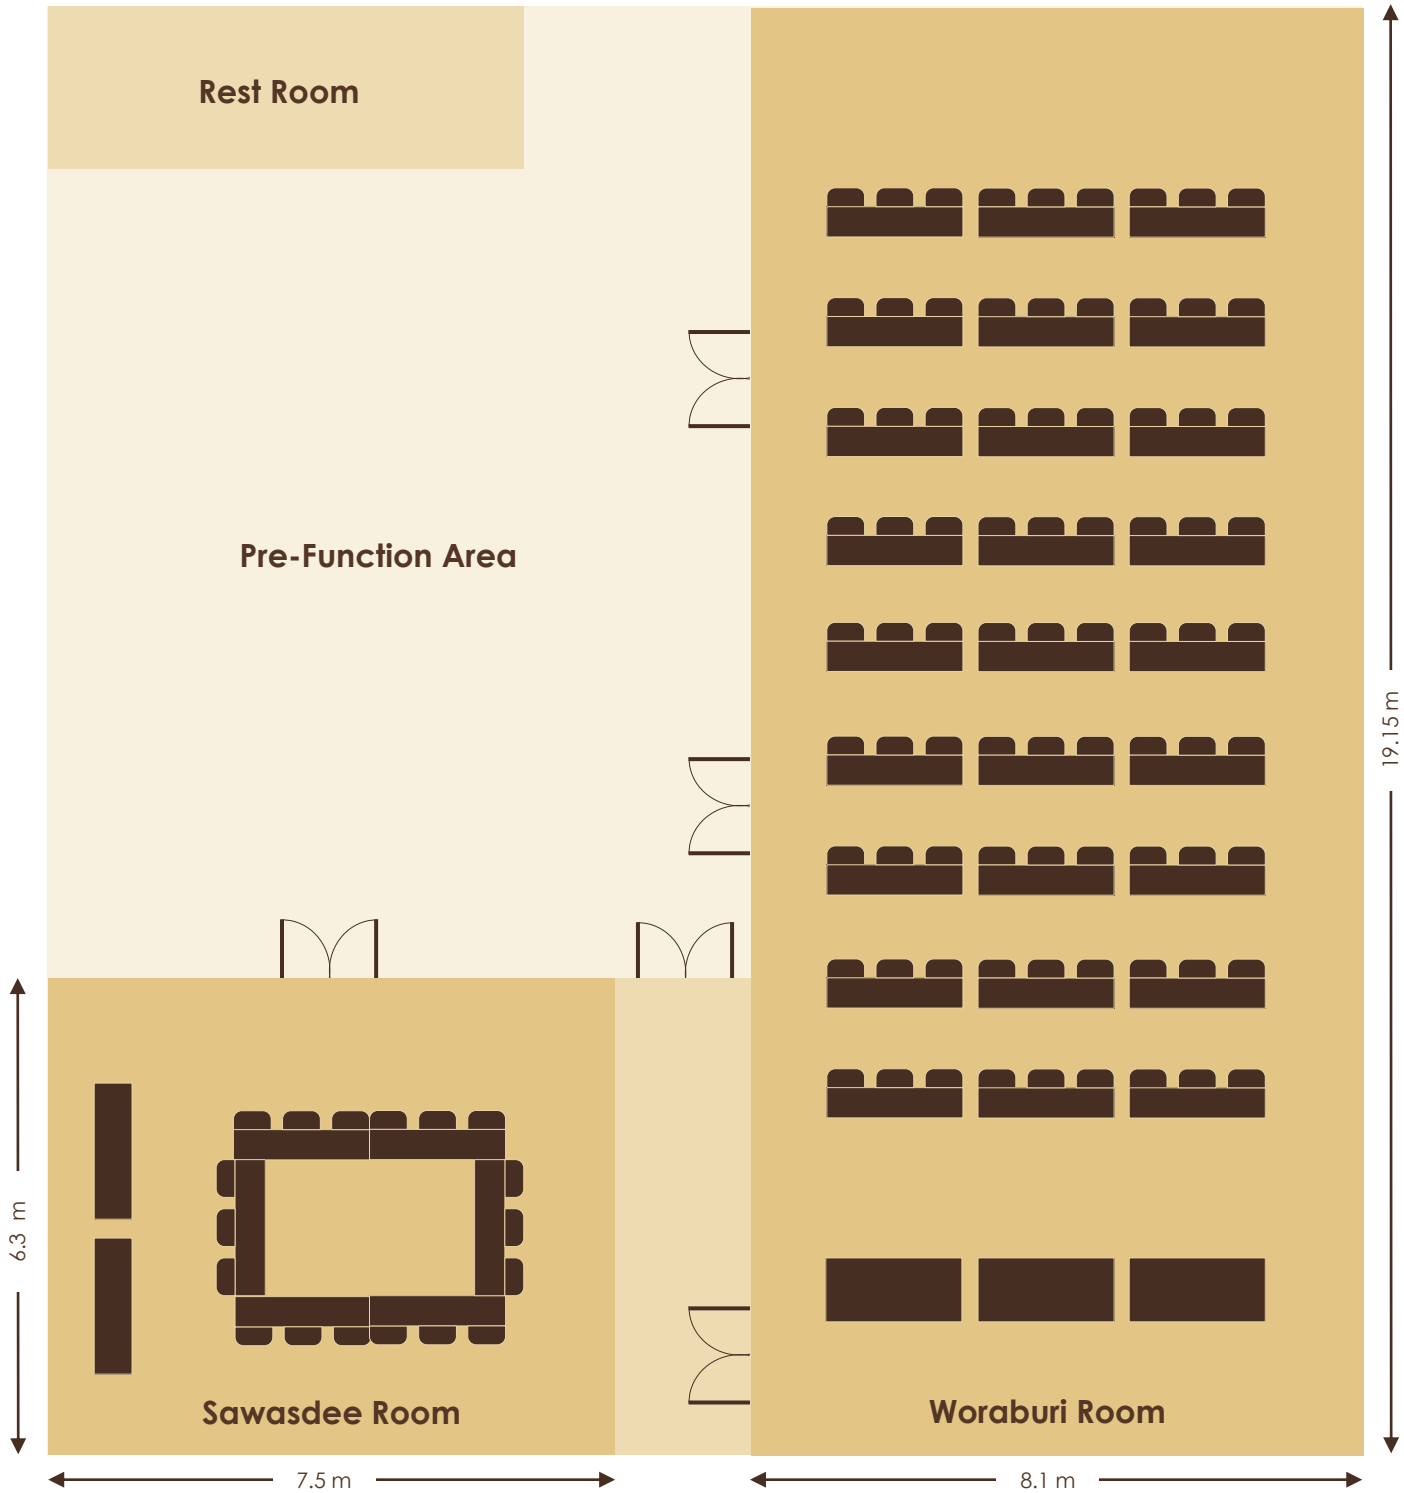

MEETING ROOM FLOOR PLAN

WORABURI PHUKET
RESORT & SPA

Function Room	Dimension (H x W)	Ceiling Height	Capacity		
			Classroom	U-Shape	Theatre
Woraburi Room	8.1m x 19.15m	2.35m	80	60	120
Sawasdee Room	6.3m x 7.5m	2.35m	20	20	30